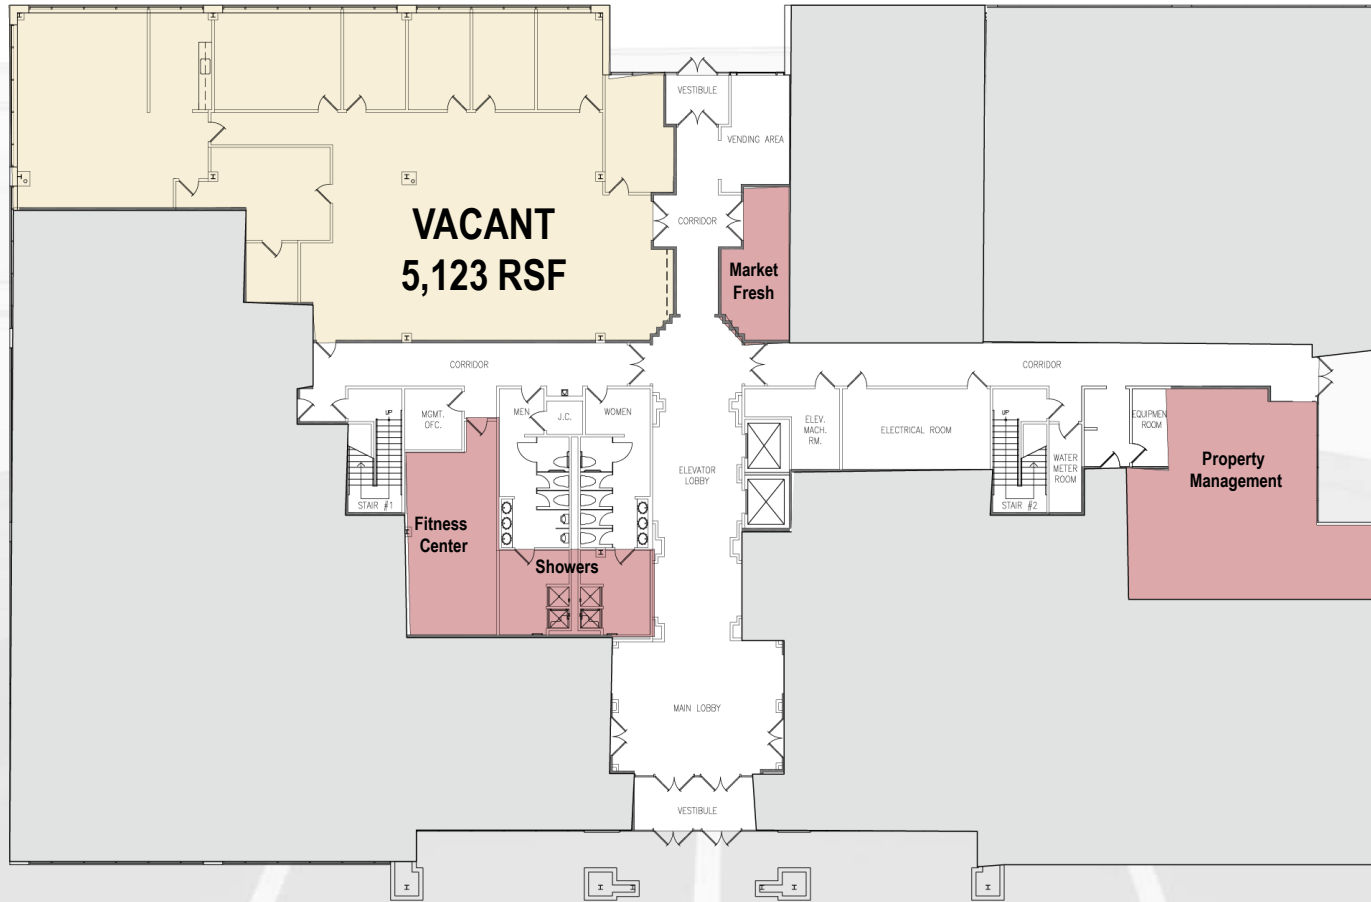

CenterPointe

AT BRIDGEWATER

www.centerpointeatbridgewater.com

CenterPointe II

1160 Route 22 East, Bridgewater, NJ

1ST FLOOR PLAN

For more information, please contact:

Susan Mason
+1 973 404 1492
susan.mason@am.jll.com